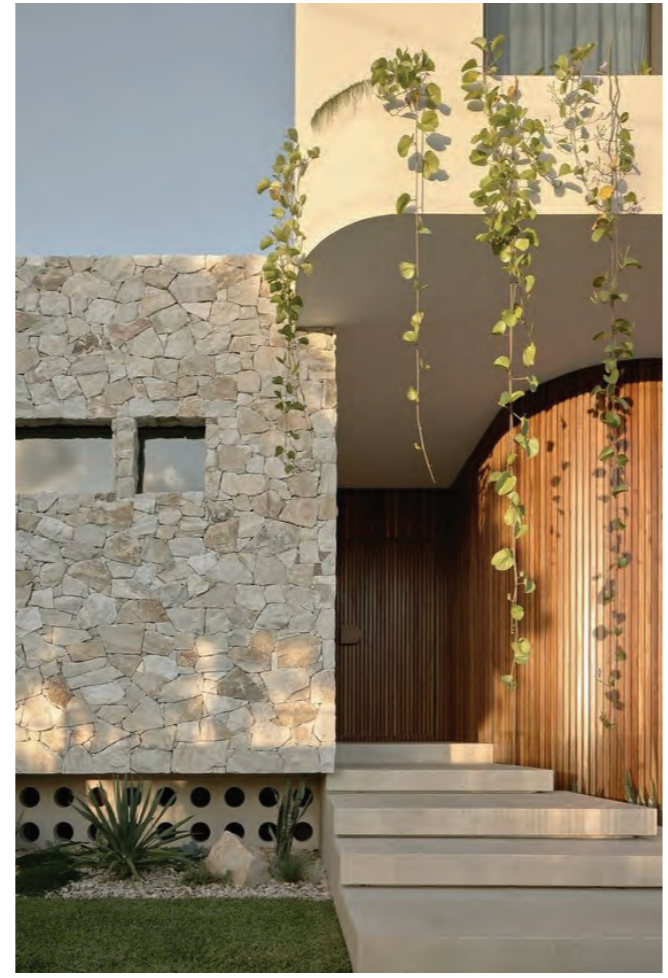

ALORA : INSPIRATION

WARM | EARTHY | CRISP | LUXE | CARIBBEAN