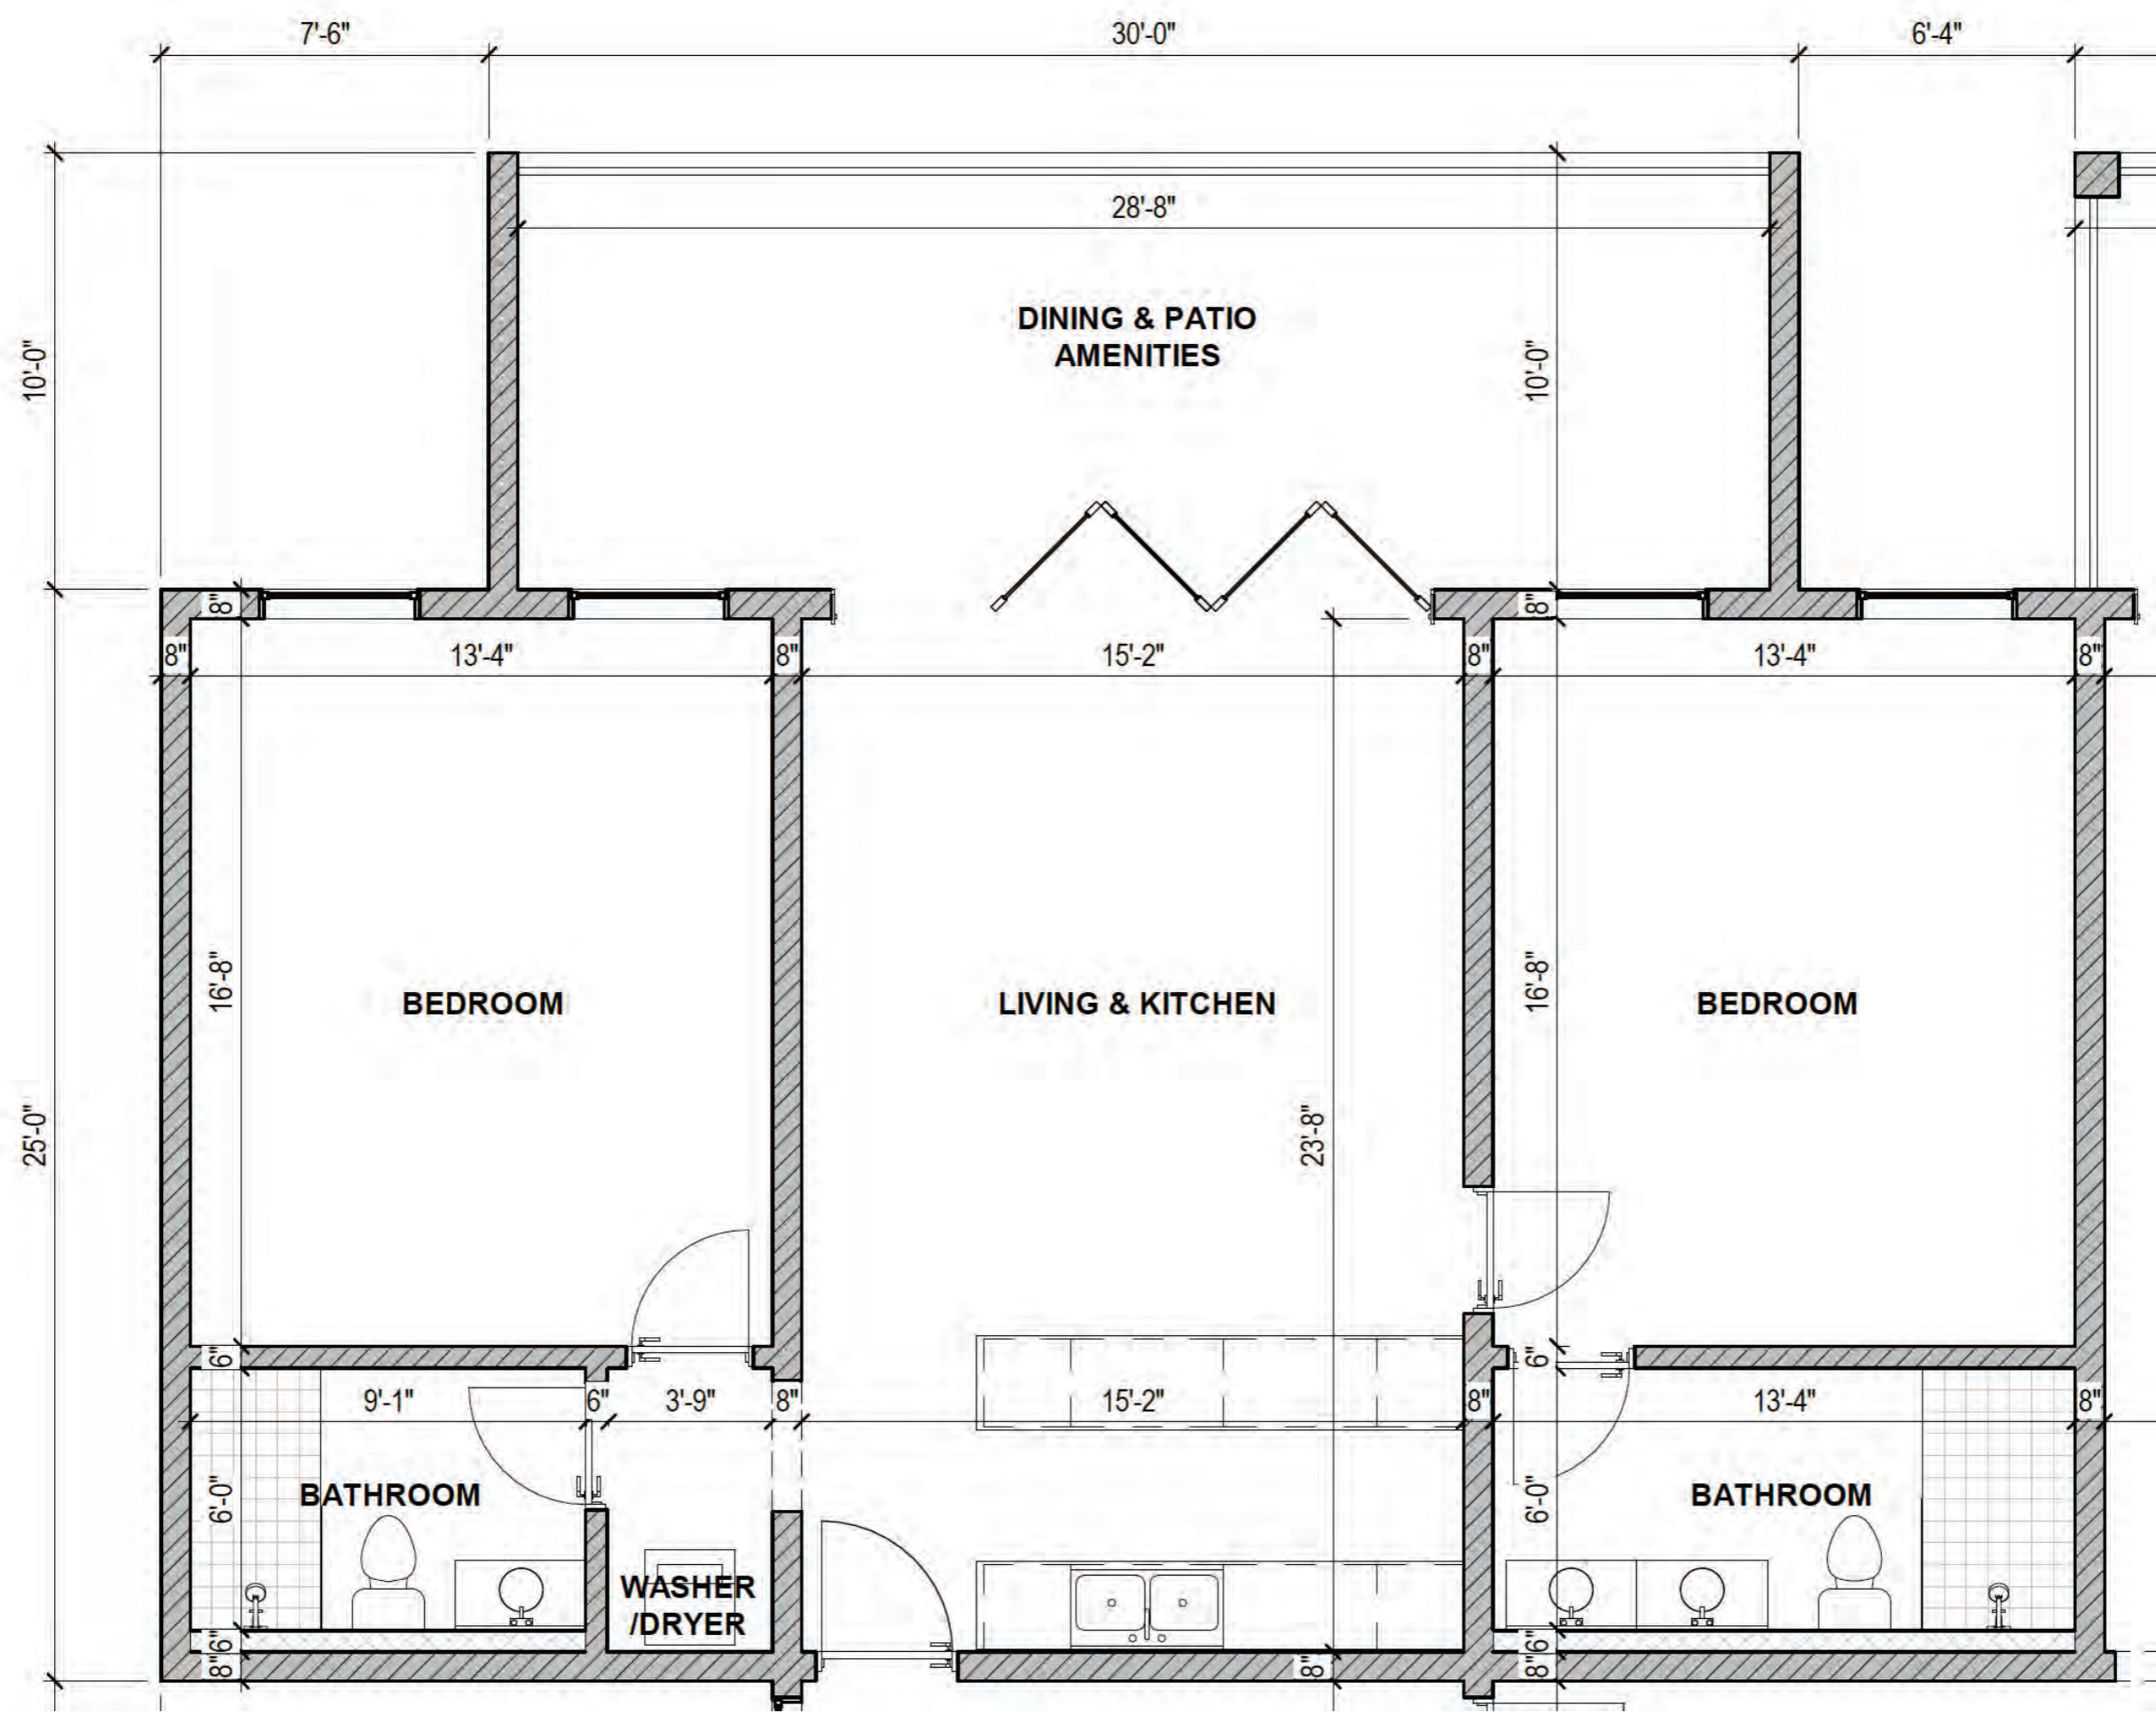

INTERIOR UNITS : PLAN 1

Kfb