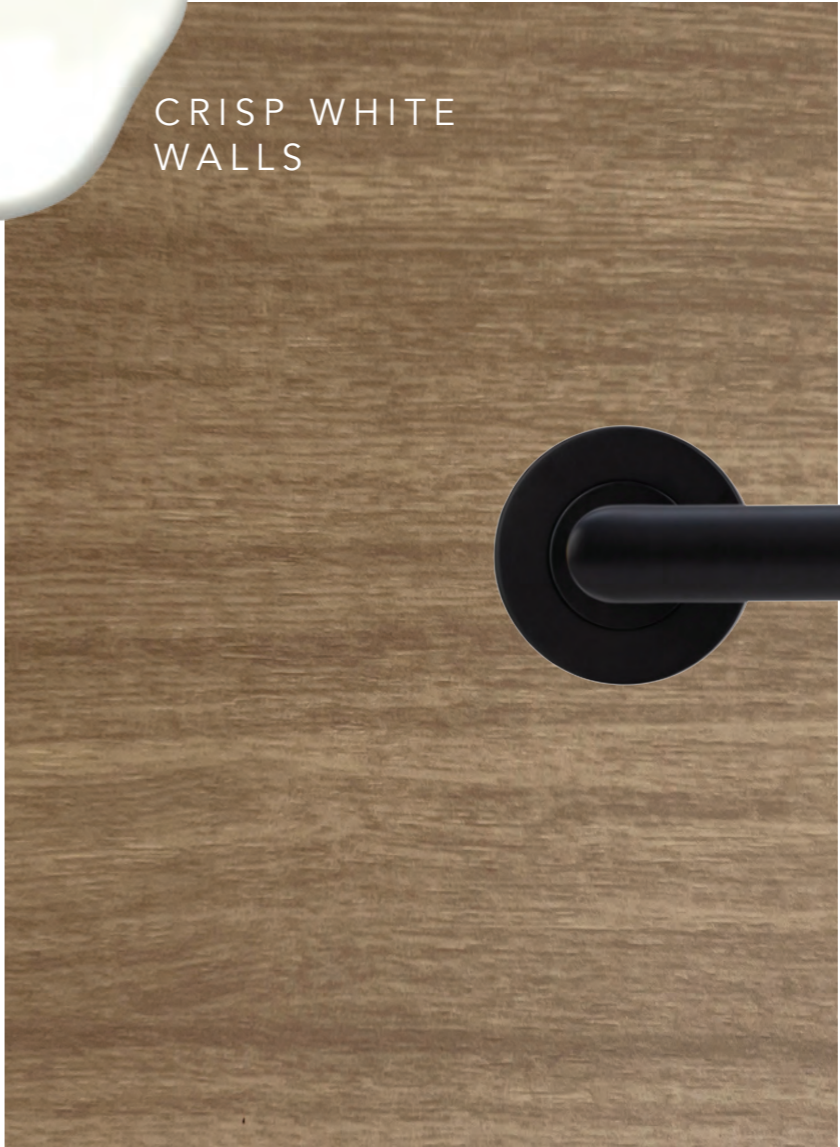

CRISP WHITE
WALLS

MAIN DOOR
HARDWARE
MATTE BLACK

MAIN DOOR FINISH
OPPEIN
CUSTOM COLOUR

A handwritten signature "Kfb" in brown ink, located in the bottom right corner of the page.