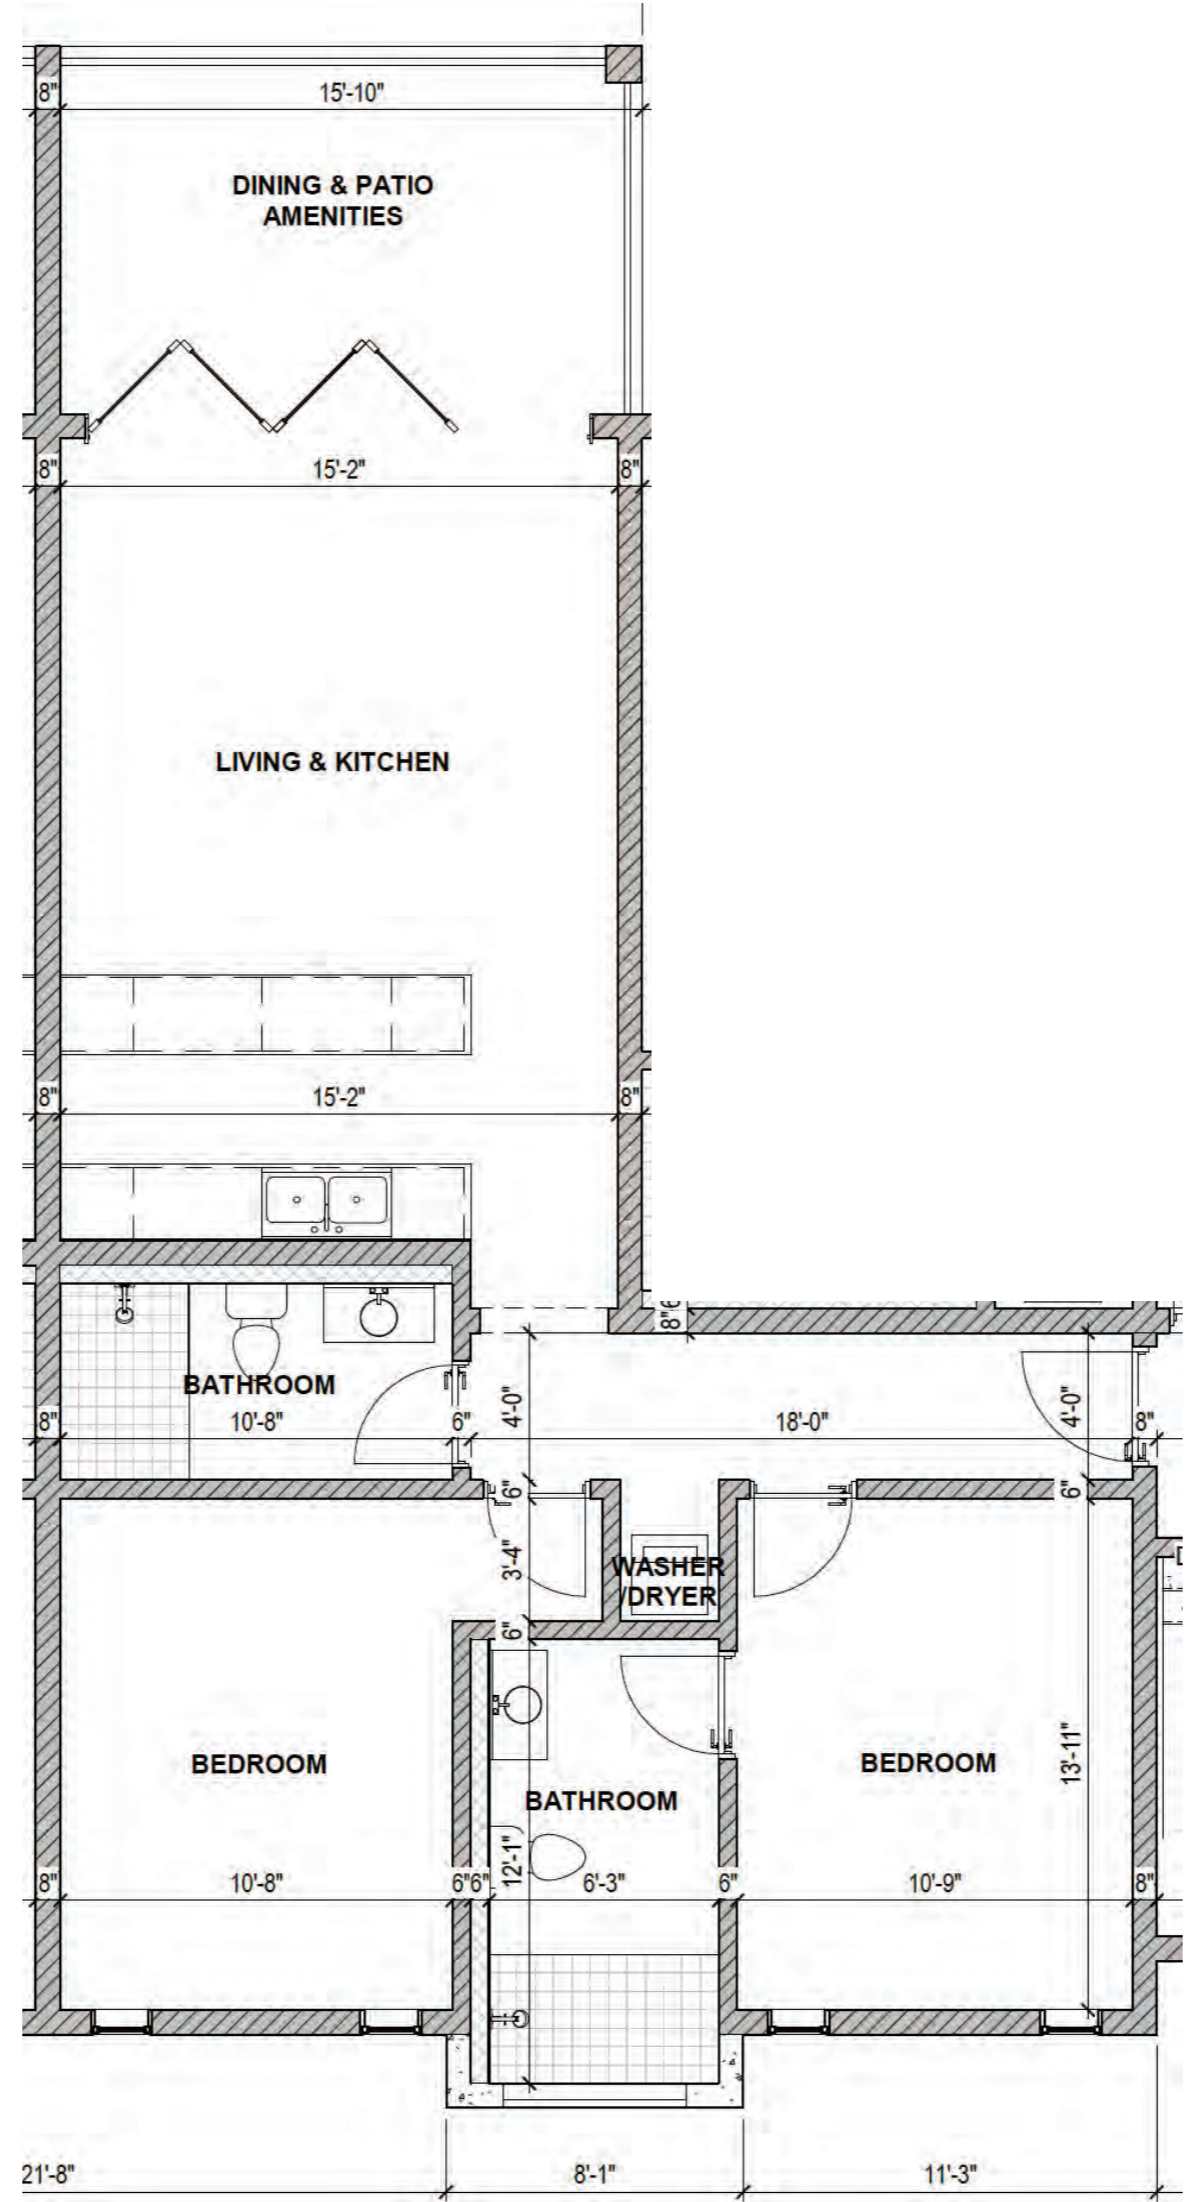

INTERIOR UNITS : PLAN 2

Kfb